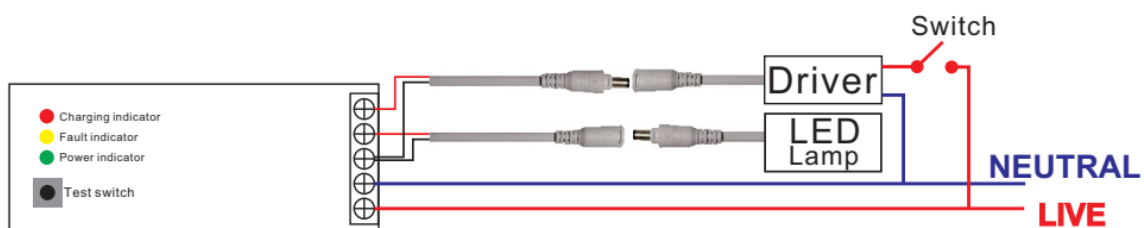

Cable connection method